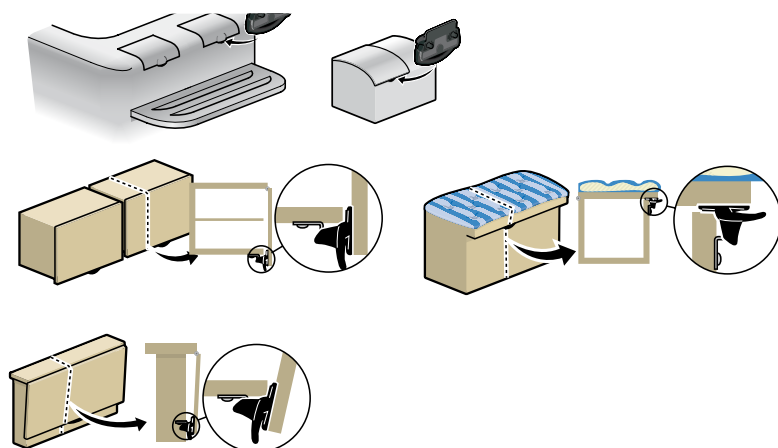

## MT Parrot Push-to-Close Latch

The Parrot is a concealed, positive latch for interior and exterior doors and fits into both flat and curved doors.

**It features:**

- Dampening pad eliminates the hard sound of a slammed hatch
- Easy installation
- Assembly includes striker

**Available Options:**

Finish: Choose from black, chrome, satin, or diamond brass.

**Mounting alternatives**

**Parrot Panel Latch - view from front of panel**

**Installation**

**Applications**

	Imperial		Metric
	Nominal	Decimal	
A	1 61/64	1.97	50
B	47/64	0.73	18.5
C	1 13/16	1.81	46
D	2 49/64	2.76	70
E	1 5/32	1.15	29
F	1/2	0.5	12.5
G	1 31/64	1.48	37.5
H	1/2	0.5	12.7
I	21/32	0.65	16.5
J	13/16	0.81	21
K	11/32	0.34	9
L	1/4	0.25	6.3
M	21/32	0.67	17
N	25/64	0.41	10
O	1/8 x 5/16	.14 x .30	3.5 x 7.6
P	21/64	0.33	8.5
Q	23/64	0.38	9.5