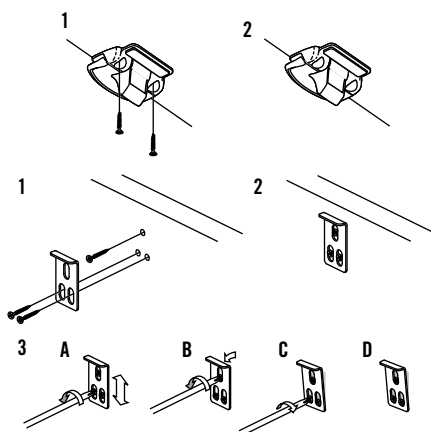

## MT Parrot Push-to-Close Latch

The Parrot is a concealed, positive latch for interior and exterior doors and fits into both flat and curved doors.

**It features:**

- Dampening pad eliminates the hard sound of a slammed hatch
- Easy installation
- Assembly includes striker

**Available Options:**

Finish: Choose from black, chrome, satin, or diamond brass.

**Mounting alternatives**

**Parrot Panel Latch - view from front of panel**

**Installation**

**Applications**

	Imperial		Metric
	Nominal	Decimal	
A	1 61/64	1.97	50
B	47/64	0.73	18.5
C	1 13/16	1.81	46
D	2 49/64	2.76	70
E	1 5/32	1.15	29
F	1/2	0.5	12.5
G	1 31/64	1.48	37.5
H	1/2	0.5	12.7
I	21/32	0.65	16.5
J	13/16	0.81	21
K	11/32	0.34	9
L	1/4	0.25	6.3
M	21/32	0.67	17
N	25/64	0.41	10
O	1/8 x 5/16	.14 x .30	3.5 x 7.6
P	21/64	0.33	8.5
Q	23/64	0.38	9.5